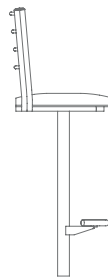

Bar, Café, Standard Height
Core Drilled

W: 16
H: 44, 38, 32
SH: 31, 25, 19
D: 17

Bar, Café Height
Freestanding

W: 16
H: 44, 38
SH: 31, 25
D: 17

Standard Height
Freestanding

W: 16
H: 32
SH: 19
D: 17

Seat Options: Upholstered (shown),
CHi-Dex, Fiberglass, Wood
Back: Metal
Frame: Powdercoated Steel