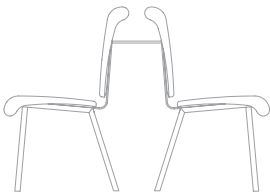

# Infusion SL

You could call it the Sam Spade of seating options. The slick Infusion booth with upholstered seat and back has all the mysteries of ingenious design solved – durability, versatility, and effortless style.

Standard Height - Core Drilled Upholstered

W: 44  
H: 37.5  
SH: 19  
D: 23.625

Standard Height - Double Core Drilled - Upholstered

W: 44  
H: 37.5  
SH: 19  
D: 51

Standard Height - Freestanding Upholstered

W: 44  
H: 36.25  
SH: 19  
D: 24.5

Standard Height - Double Freestanding - Upholstered

W: 44  
H: 48  
SH: 19  
D: 51

Body: Upholstered  
Frame: Powdercoated Steel  
Standard Width: 44