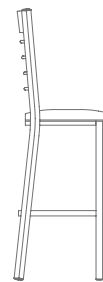

Gibson

Open mic night. The sweet pungency of coffee beans. Students hunched over text books, and the subtle hum of intellectual debate. The Gibson chair

is reminiscent of a campus coffee house – its bookish blend of collegiate wood, cerebral steel, and cozy upholstery is practically professorial.

Bar, Café, Standard Height
Core Drilled

W: 16
H: 49, 43, 37
SH: 31, 25, 19
D: 20

Bar, Café Height
Freestanding

W: 16
H: 49, 43
SH: 31, 25
D: 20

Standard Height
Freestanding

W: 16
H: 37
SH: 19
D: 17

Seat Options: Upholstered (shown),
CHI-Dex, Fiberglass, Wood
Back: Metal / Wood
Frame: Powdercoated Steel