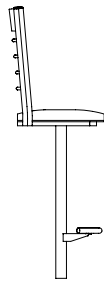

Gibson

Open mic night. The sweet pungency of coffee beans. Students hunched over text books, and the subtle hum of intellectual debate. The Gibson chair

is reminiscent of a campus coffee house – its bookish blend of collegiate wood, cerebral steel, and cozy upholstery is practically professorial.

Bar, Café, Standard Height
Core Drilled

W: 16
H: 49, 43, 37
SH: 31, 25, 19
D: 20

Bar, Café Height
Freestanding

W: 16
H: 49, 43
SH: 31, 25
D: 20

Standard Height
Freestanding

W: 16
H: 37
SH: 19
D: 17

Seat Options: Upholstered (shown),
CHI-Dex, Fiberglass, Wood
Back: Metal / Wood
Frame: Powdercoated Steel