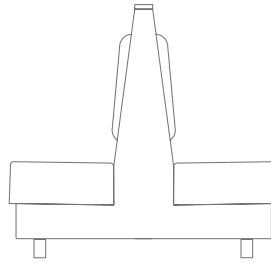

Standard Height  
Freestanding

**W:** varies  
**H:** 45  
**SH:** 19  
**D:** 24

Standard Height  
Double - Freestanding

**W:** varies  
**H:** 45  
**SH:** 19  
**D:** 42

Body: Upholstered  
Frame: Laminate / Stainless Steel  
Standard Width: 24, 42, 60  
(Custom Sizes Available)