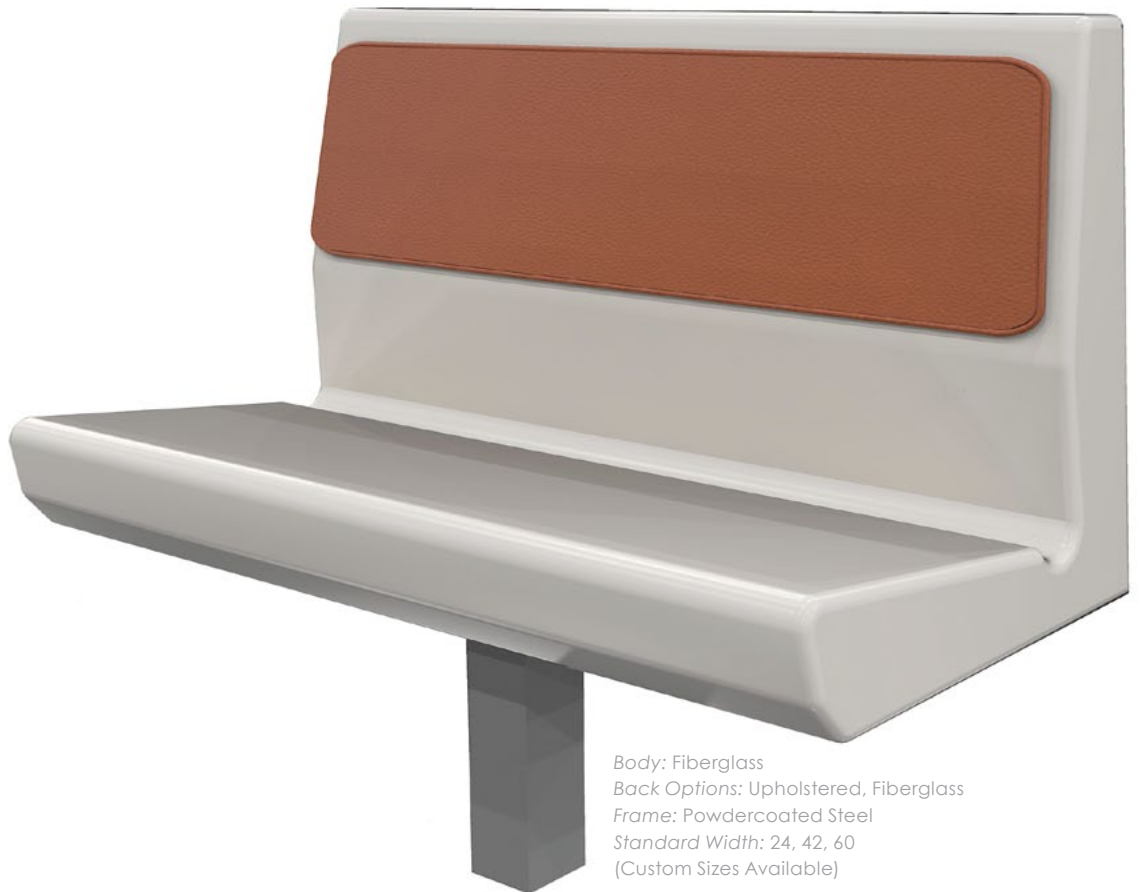

Bimini

Classic. Vintage. Retro. There are many names for a design that never goes out of style, and we happen to call it Bimini. Durable, simple, and designed for

cleanability, our Bimini booth never fails to provide perfect seating solutions for high traffic spaces.

Standard Height - Core Drilled
Fiberglass Seat

W: varies
H: 22
SH: 19
D: 24

Standard Height - Double
Core Drilled - Fiberglass Seat

W: varies
H: 22
SH: 19
D: 42

Body: Fiberglass
Back Options: Upholstered, Fiberglass
Frame: Powdercoated Steel
Standard Width: 24, 42, 60
(Custom Sizes Available)