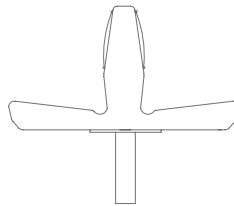

Bimini

Classic. Vintage. Retro. There are many names for a design that never goes out of style, and we happen to call it Bimini. Durable, simple, and designed for

cleanability, our Bimini booth never fails to provide perfect seating solutions for high traffic spaces.

Standard Height - Core Drilled
Fiberglass Seat

W: varies
H: 22
SH: 19
D: 24

Standard Height - Double
Core Drilled - Fiberglass Seat

W: varies
H: 22
SH: 19
D: 42

Body: Fiberglass
Back Options: Upholstered, Fiberglass
Frame: Powdercoated Steel
Standard Width: 24, 42, 60
(Custom Sizes Available)