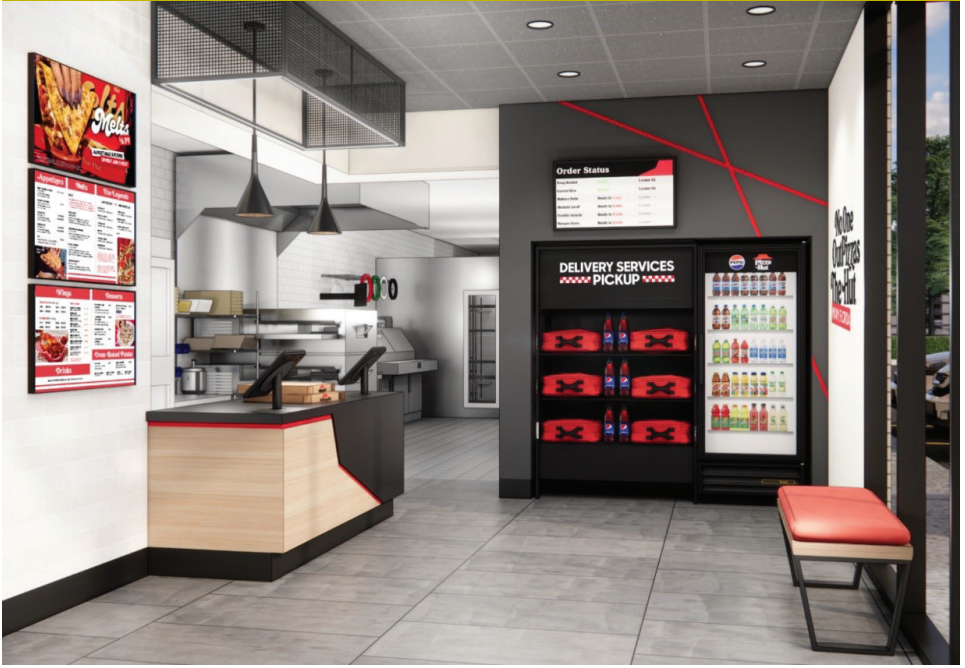

SEATING & DECOR SUPPLIER FOR PIZZA HUT

We Are CHi

Charter House Innovations (CHi) manufactures high-quality seating and decor with roots in sustainable and innovative design. We guide you through the entire design and manufacturing process while standing by our products with continued support.

What We Do

- Seating & decor
- Project management & customer service
- Manufacturing
- Design

Scan or visit GoToCHi.com for more information about our Pizza Hut decor packages

SLICE OF LIFE

A PIZZA HUT DECOR PACKAGE