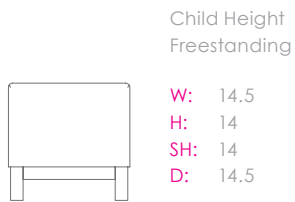

Rubix

The simple geometry and clean lines of the Rubix stool create a refined look as well add a fun atmosphere to your décor.

Seat Options: Upholstered (shown), CHI-Dex
Frame: Stainless Steel
Additional Options: Removable Seat (shown)