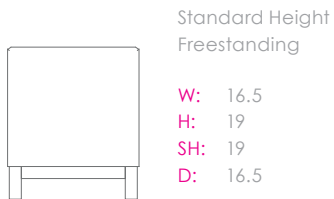

Rubix

The simple geometry and clean lines of the Rubix stool create a refined look as well add a fun atmosphere to your décor.

Seat Options: Upholstered (shown), CHI-Dex
Frame: Stainless Steel
Additional Options: Removable Seat (shown)