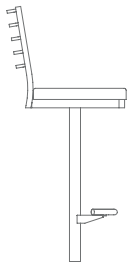

# Brooklyn

Strong, clean lines make the Brooklyn chair both durable and visually enticing. This charming and functional chair will provide your dining room with years of understated elegance.

Bar, Café, Standard Height  
Core Drilled

**W:** 17  
**H:** 46, 40, 34  
**SH:** 31, 25, 19  
**D:** 21

Bar, Café Height  
Freestanding

**W:** 17  
**H:** 46, 40  
**SH:** 31, 25  
**D:** 21

Standard Height  
Freestanding

**W:** 17  
**H:** 34  
**SH:** 19  
**D:** 21

*Seat Options:* Upholstered (shown), Wood  
*Back:* Metal  
*Frame:* Powdercoated Steel