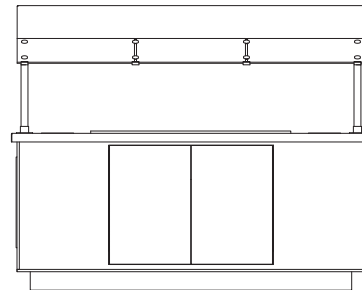

Body Wood
Top Solid Surface
Base Vinyl

Meridian 21

SALAD BAR, 2 SIDED (In Testing)

3-Pan Cold Drop-In

Model: RCP-3 41.88" x 24.75"

Wilsonart,
Salentino
Nero

Stainless
Steel

78"W x 35.75"D