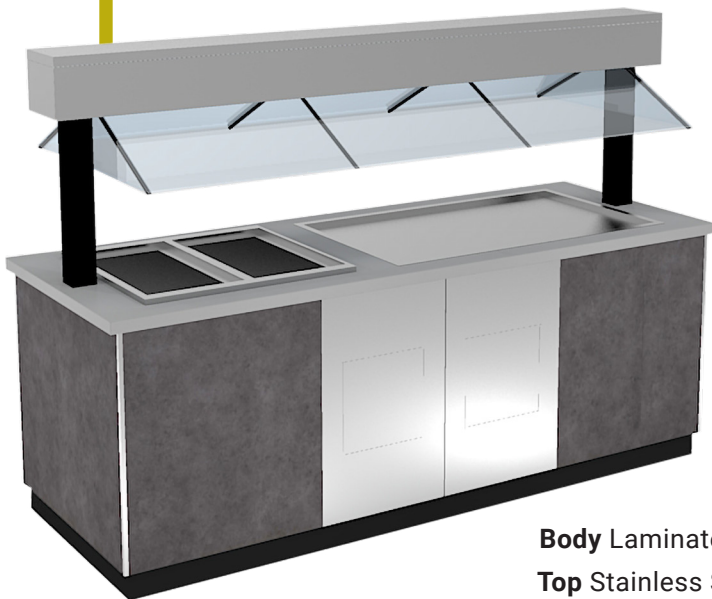

90"W x 62"H x 35.75"D

PHBUFFET2SIDECOLDM21038

90"W x 62"H x 35.75"D

Body Laminate
Top Stainless Steel
Base Vinyl

Meridian 21

BUFFET

1 Sided

PHBUFFET1SIDEHOTM21039