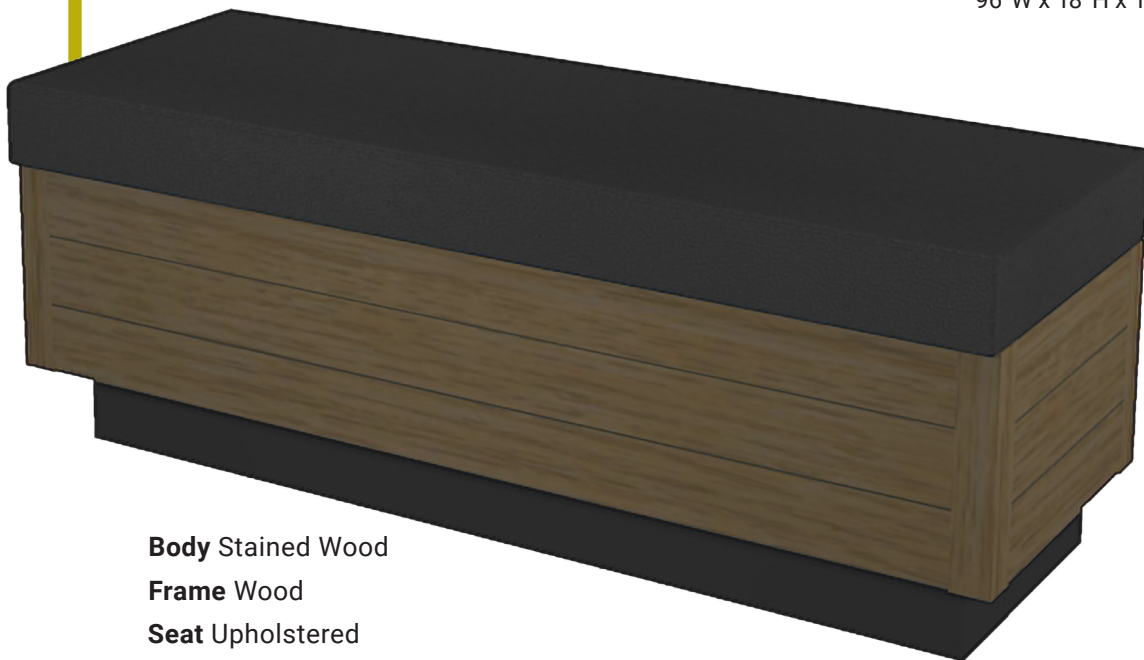

PHBENCH72M21027

72"W x 18"H x 17.5"D

PHBENCH84M21028

84"W x 18"H x 17.5"D

PHBENCH96M21029

96"W x 18"H x 17.5"D

Wood Stain,
Pecan

Wolf-Gordon,
East Village,
Black

Body Stained Wood

Frame Wood

Seat Upholstered

Base Vinyl

Meridian 21

TABLE

Grey Top

PHTABLE2430FSM21007