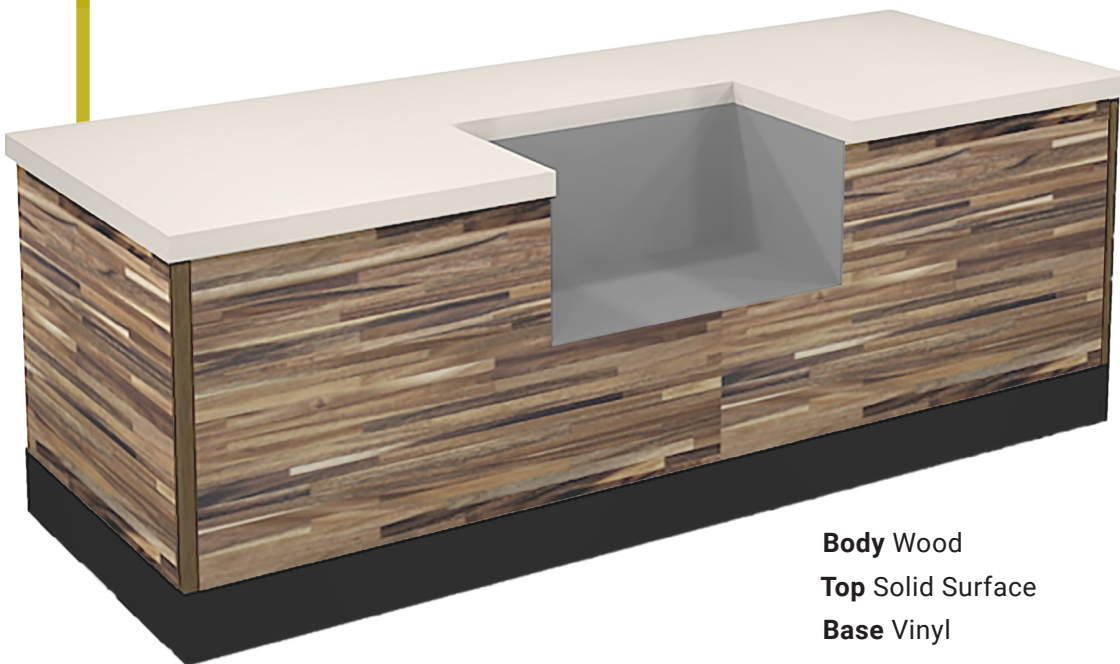

Body Wood
Top Solid Surface
Base Vinyl

Meridian 21

POS SERVICE COUNTER

With Cooler

PHCOUNTER144M21048

Acacia Metro,
Reclaimed
Teak

PHCOUNTER144M21048

144"W x 34"H x 36"D

Body Wood
Top Solid Surface
Base Vinyl

Meridian 21

SALAD BAR, 2 SIDED (In Testing)

3-Pan Cold Drop-In

Model: RCP-3 41.88" x 24.75"

Wilsonart,
Salentino
Nero

Stainless
Steel

78"W x 35.75"D