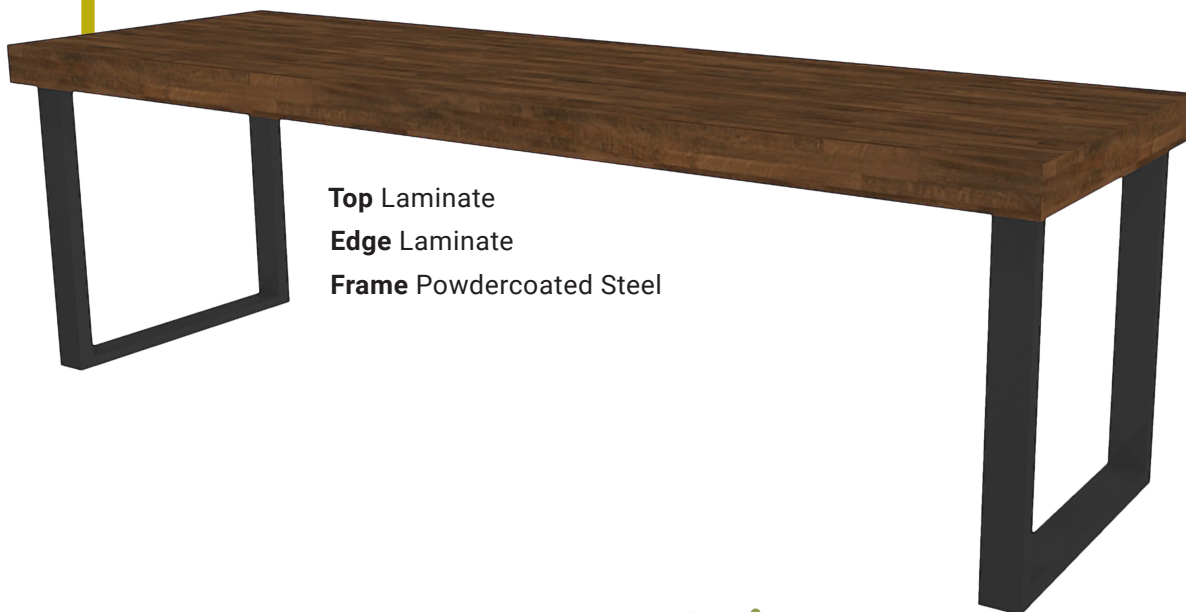

72"W x 30"H x 30"D

PHCOMMUNITY3096SHM21020

96"W x 30"H x 30"D

PHCOMMUNITY30120SHM21022

120"W x 30"H x 30"D

Wilsonart,
Old Mill Oak

Black Wrinkle
Powdercoat

PHCOMMUNITY3072BHM21019

72"W x 42"H x 30"D

PHCOMMUNITY3096BHM21021

96"W x 42"H x 30"D

PHCOMMUNITY30120BHM21023

120"W x 42"H x 30"D

Top Laminate
Edge Laminate
Frame Powdercoated Steel

Meridian 21

TABLE