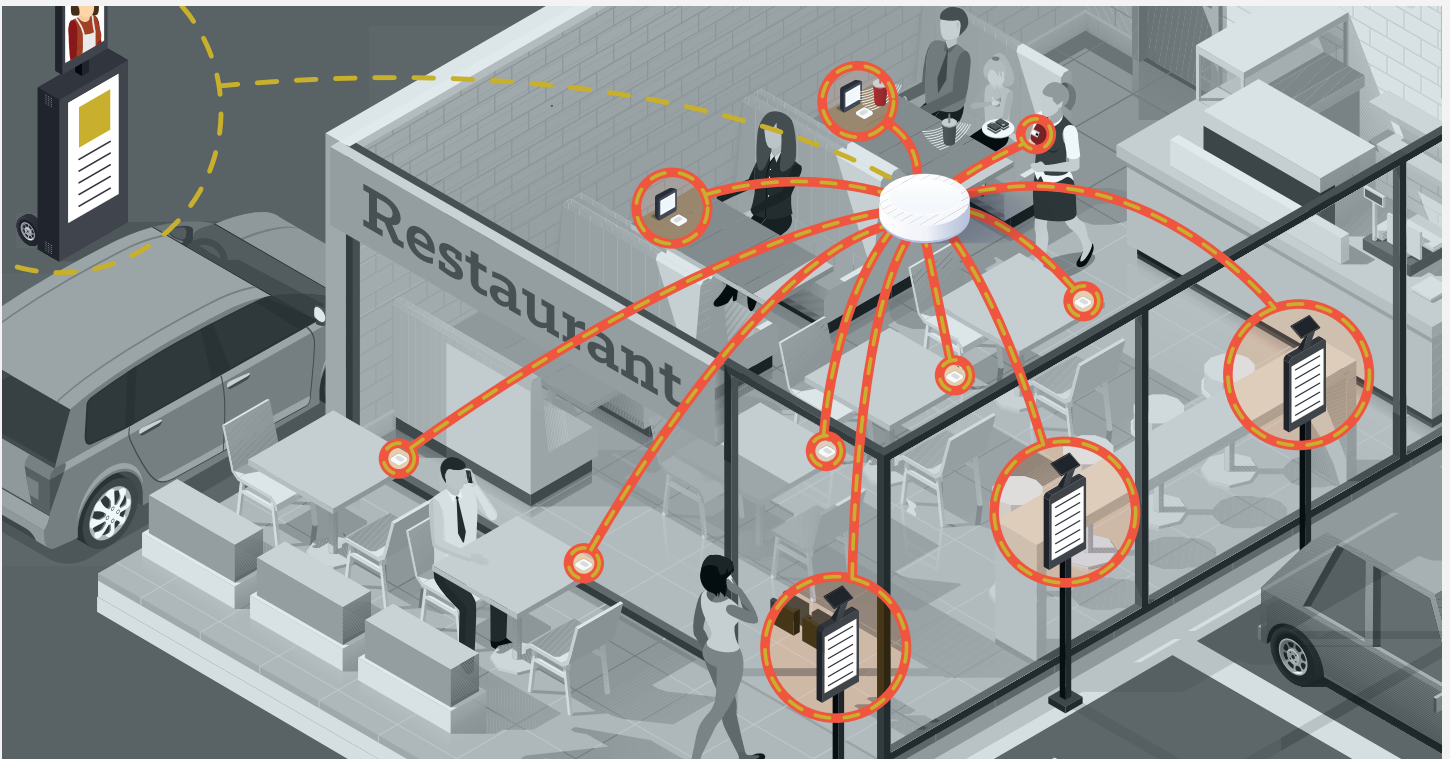

POW(ir)

THE POWER'S IN THE PUCK

The Charter House Innovations Marketing Experience suite of innovative infrared products are powered by POW(ir) pucks.

POW(ir) pucks utilize Wi-Charge technology, which can deliver over the air charging using patented infra-red technology. The pucks can deliver power up to a 30ft. range while adhering to strictest safety regulations (approved by the FDA, UL and IEC worldwide).

The system is comprised of two parts: a wireless power transmitter (similar to a router but with infra-red technology) and a wireless power receiver that is embedded in the client device.

POW(ir)

FEATURES

- Wireless charger
- Indicator light
- Receiver

DIMENSIONS

Physical Dimensions
3.75"Dia. x 1.5"H

Material
Glossy Polycarbonate

The Power's in the Puck

POW(ir) is a part of the Charter House Innovations Marketing Experience suite of innovative infrared products. Utilizing proprietary technologies, CHIME products enable effortless communication, timely messaging, and superior customer service.

Wi-Fi ENABLED

ir POWER

Visit GoToCHI.com/chime for more information.