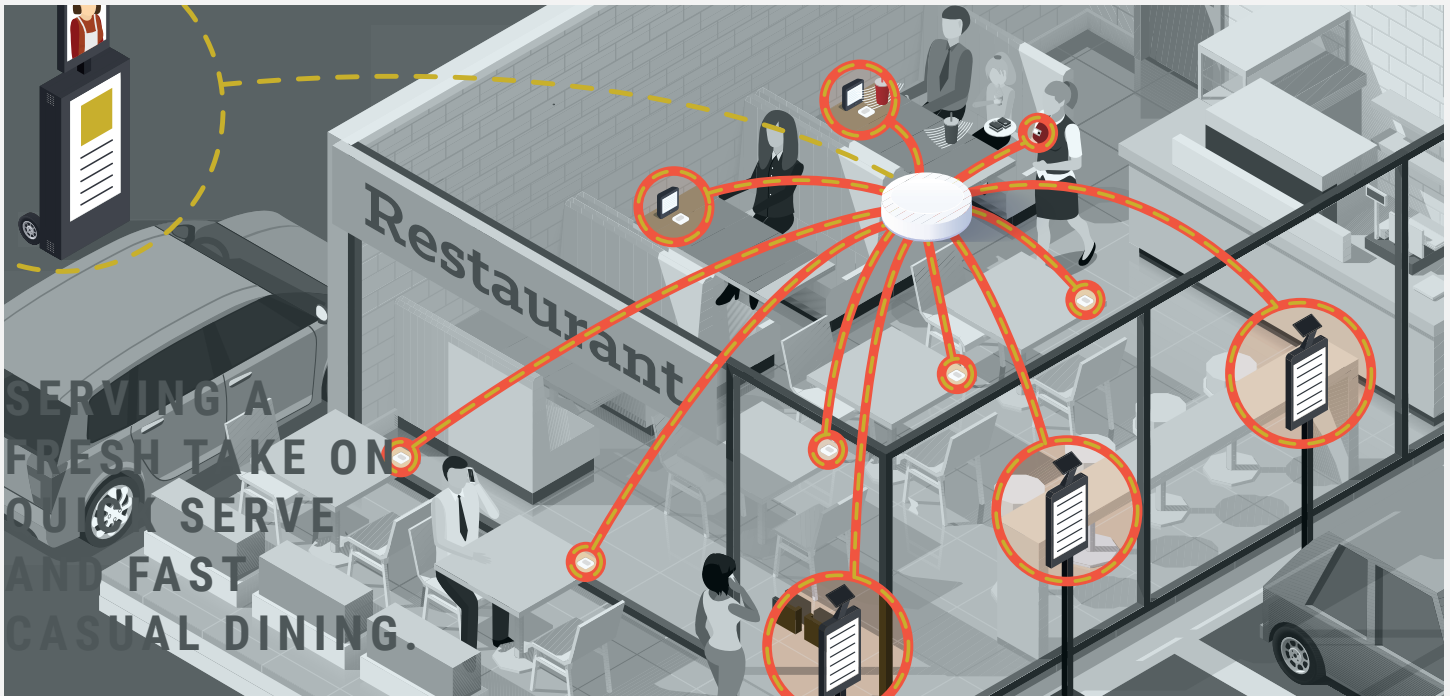

ORD(ir) is a part of the Charter House Innovations Marketing Experience suite of innovative infrared products. Utilizing proprietary technologies, CHIME products enable effortless communication, timely messaging, and superior customer service.

Visit GoToCHi.com/chime for more information.