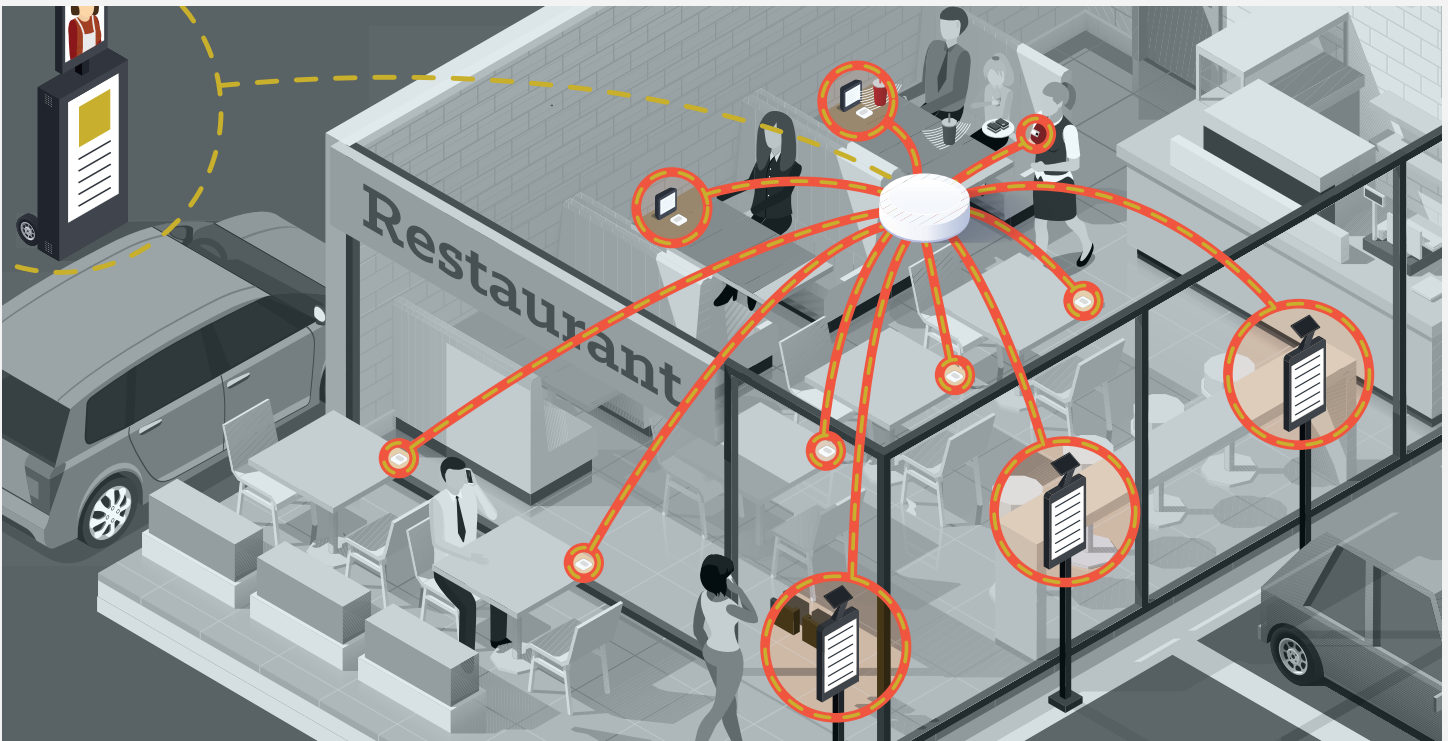

## The Power's in the Puck

Our POW(ir) pucks are thermophotovoltaic (TPV) devices similar to ordinary energy-harvesting photovoltaic devices (such as light-chargeable calculators). Our POW(ir) pucks safely produce electricity via infrared (IR) thermal emitters.

Wi-Fi ENABLED

ir POWER

CHARG(ir) is a part of the Charter House Innovations Marketing Experience suite of innovative infrared products. Utilizing proprietary technologies, CHIME products enable effortless communication, timely messaging, and superior customer service.